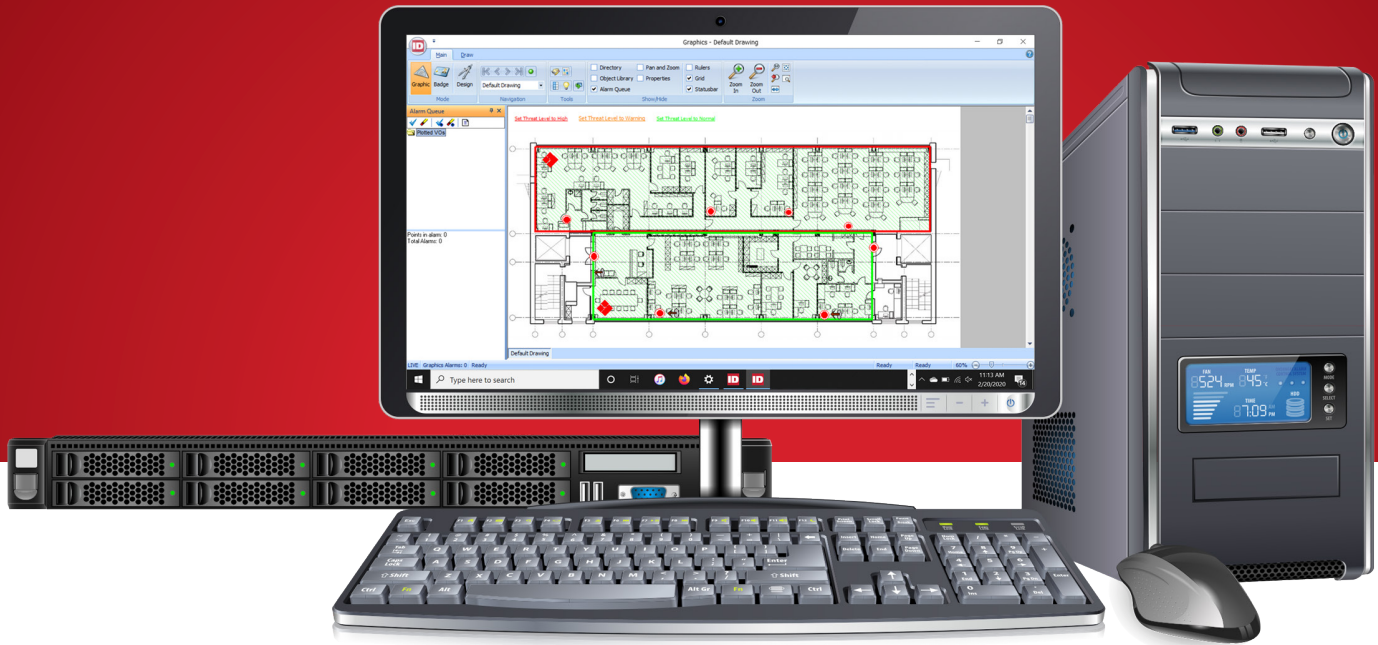

Hirsch Management Systems

TAA Compliant

TAA-compliant Hirsch Management Systems are workstations and servers designed to meet the requirements of even the most demanding computing environments.

Identiv's Hirsch Management Systems (HMS) are designed to meet the needs of any site or facility that requires the most trusted and reliable computing hardware to keep its Hirsch Velocity Software security management system running at peak performance.

With various form factors and configurations available, each HMS enables end-users to meet every demand of their environments. Every HMS is optimized to leverage

all the power built into Velocity, including using high-resolution, multi-layered graphics that incorporate access control, video surveillance management, and intrusion detection system (IDS) integration control into a single pane of glass view.

PART NUMBER	HMS-L1T-V2-1	HMS-L1T-V2-2	HMS-L1T-V2-3	HMS-L1T-V2-4
Description	Hirsch Management System - L1 Server			
Form	Tower			
O/S	Windows Server 2019			
SQL 2019	N/A	Yes	N/A	Yes
CPU	3.4GHz			
Cores	4 Cores / 8 Threads			
Drive	2 x 2TB			
RAM	32GB HD			
Warranty	5 years			
UPS	N/A			
Graphics Card	Integrated			
Monitor	N/A		24"	
Keyboard	Yes			
Mouse	Yes			
DVD-RW	Yes			
Power Supply	600W			
Ethernet	2 x 1GB			
PERC	N/A			
Surge	N/A		12 outlet	
VEL-CCC-S	Optional			
VEL-CCC-C	Optional			